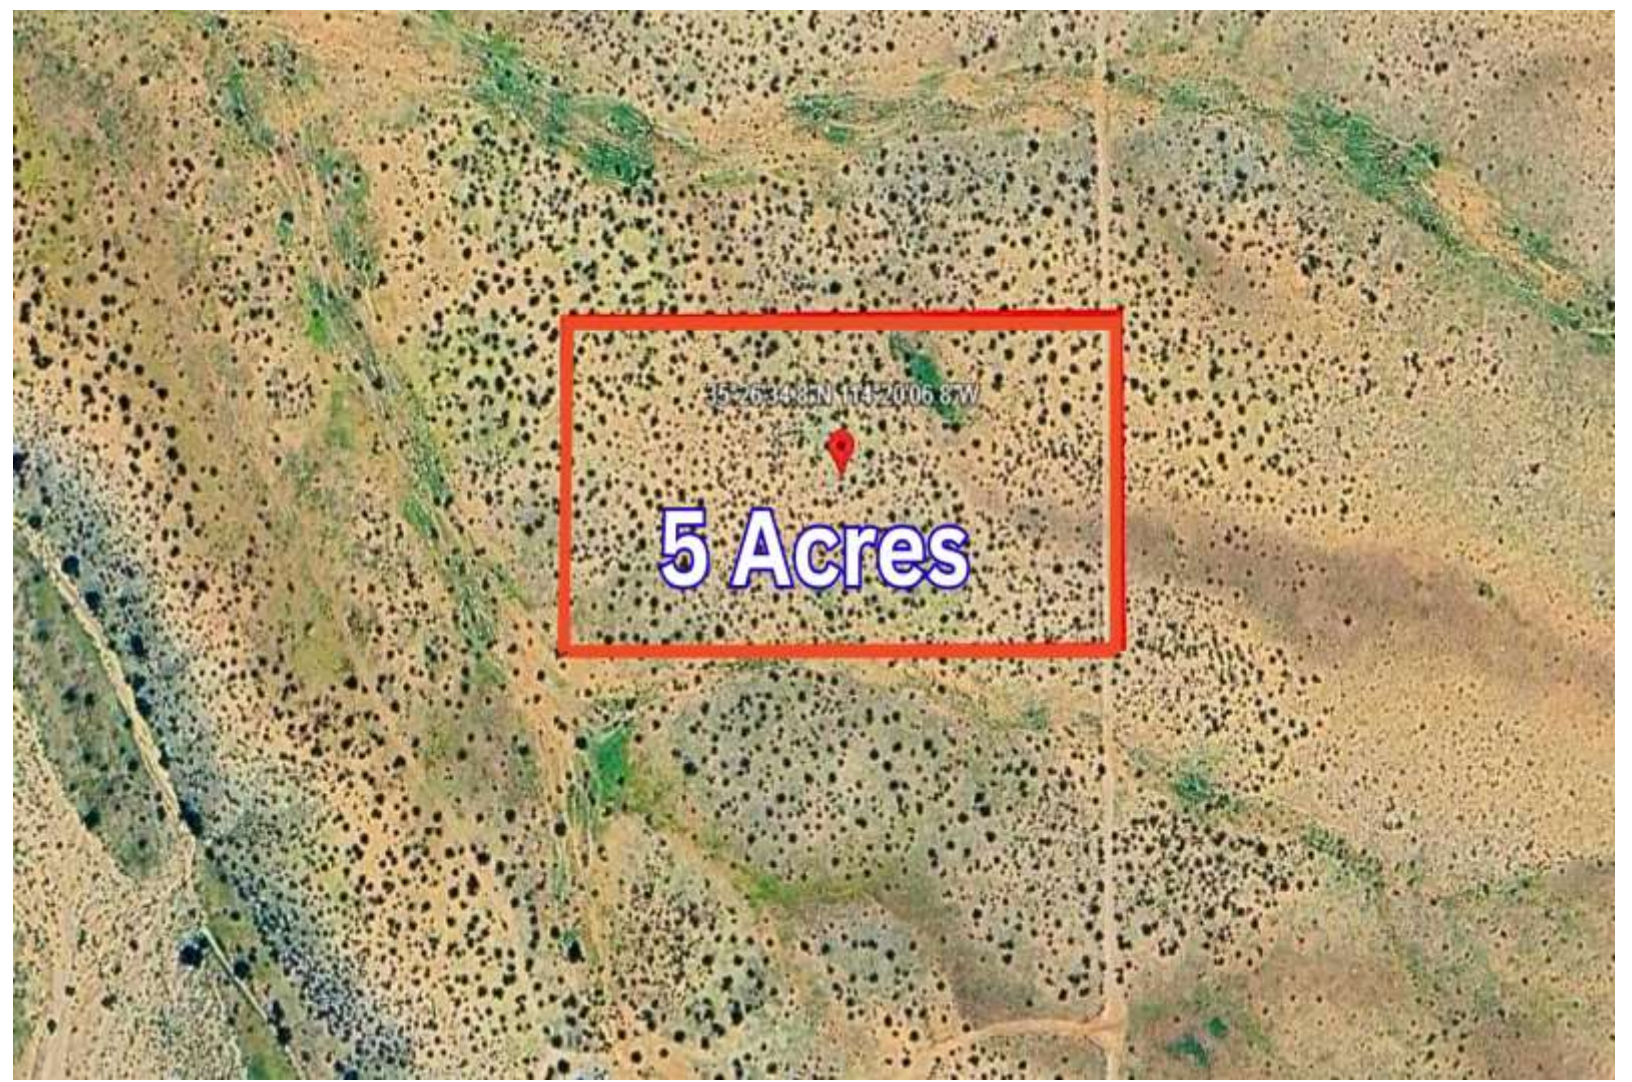

35°26'34.8"N 113°20'06.8"W

5 Acres

DOLAN
SPRINGS
14 MILES

Property

CHLORIDE

KATHERINE

26 MILES
GOLDEN
VALLEY

NEW
KINGMAN
KINGMAN
31 MILES

CO HI

85 miles

Grand Canyon Skywalk

59 miles

Temple Bar Marina at Lake Mead

57 miles

Willow Beach Marina at Lake Mohave

39 miles

Las Vegas

159

Mountain Springs

Enterprise

Henderson

Callville Bay

1 hr 28 min
84.7 miles

Temple Bar Marina

Meadview

Boulder City

93

Sloan

15

95

Willow Beach

dy Valley